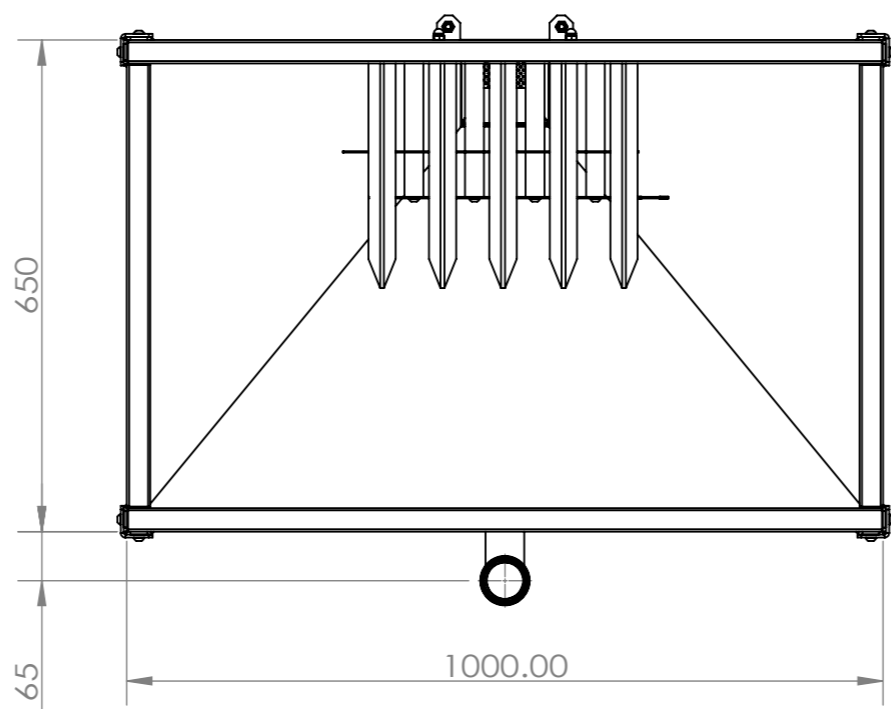

B

B

A

A

<h1>SOVDA</h1>			
Description Sovda Standard Hopper 230L			
TITLE: SVD-00590			A3
WEIGHT:	SCALE:1:10	SHEET 1 OF 1	REVISION

8

7

6