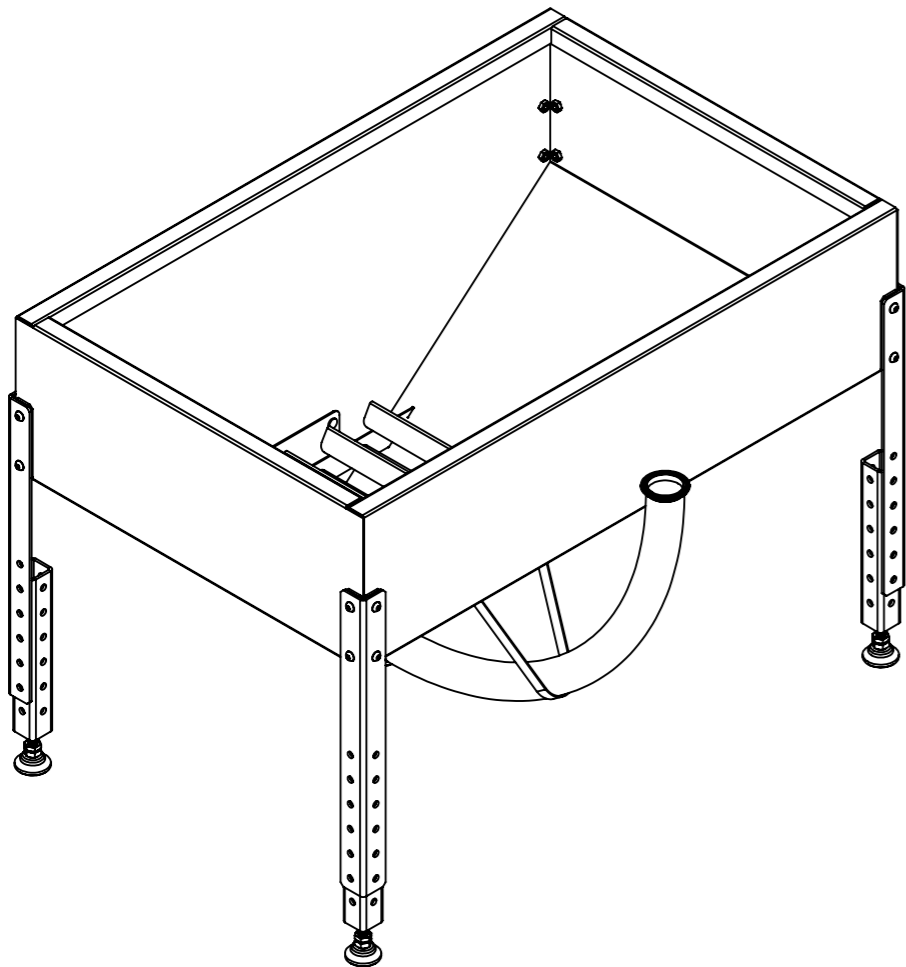

B

B

A

A

<h1>SOVDA</h1>			
Description Sovda Standard Hopper 230L			
TITLE: SVD-00590			A3
WEIGHT:	SCALE:1:10	SHEET 1 OF 1	REVISION

8

7

6