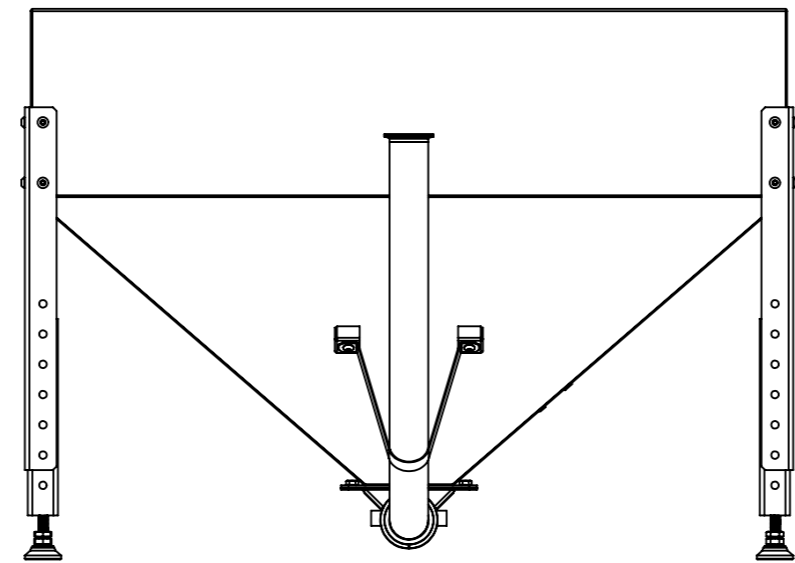

B

B

A

A

<h1>SOVDA</h1>			
Description Sovda Standard Hopper 230L			
TITLE: SVD-00590			A3
WEIGHT:	SCALE:1:10	SHEET 1 OF 1	REVISION

8

7

6