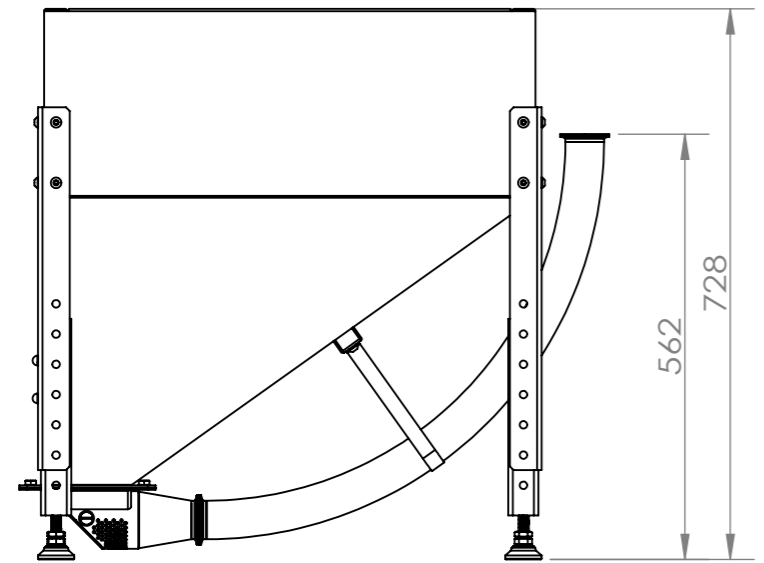

B

B

A

A

<h1>SOVDA</h1>			
Description Sovda Standard Hopper 230L			
TITLE: SVD-00590			A3
WEIGHT:	SCALE:1:10	SHEET 1 OF 1	REVISION

8

7

6